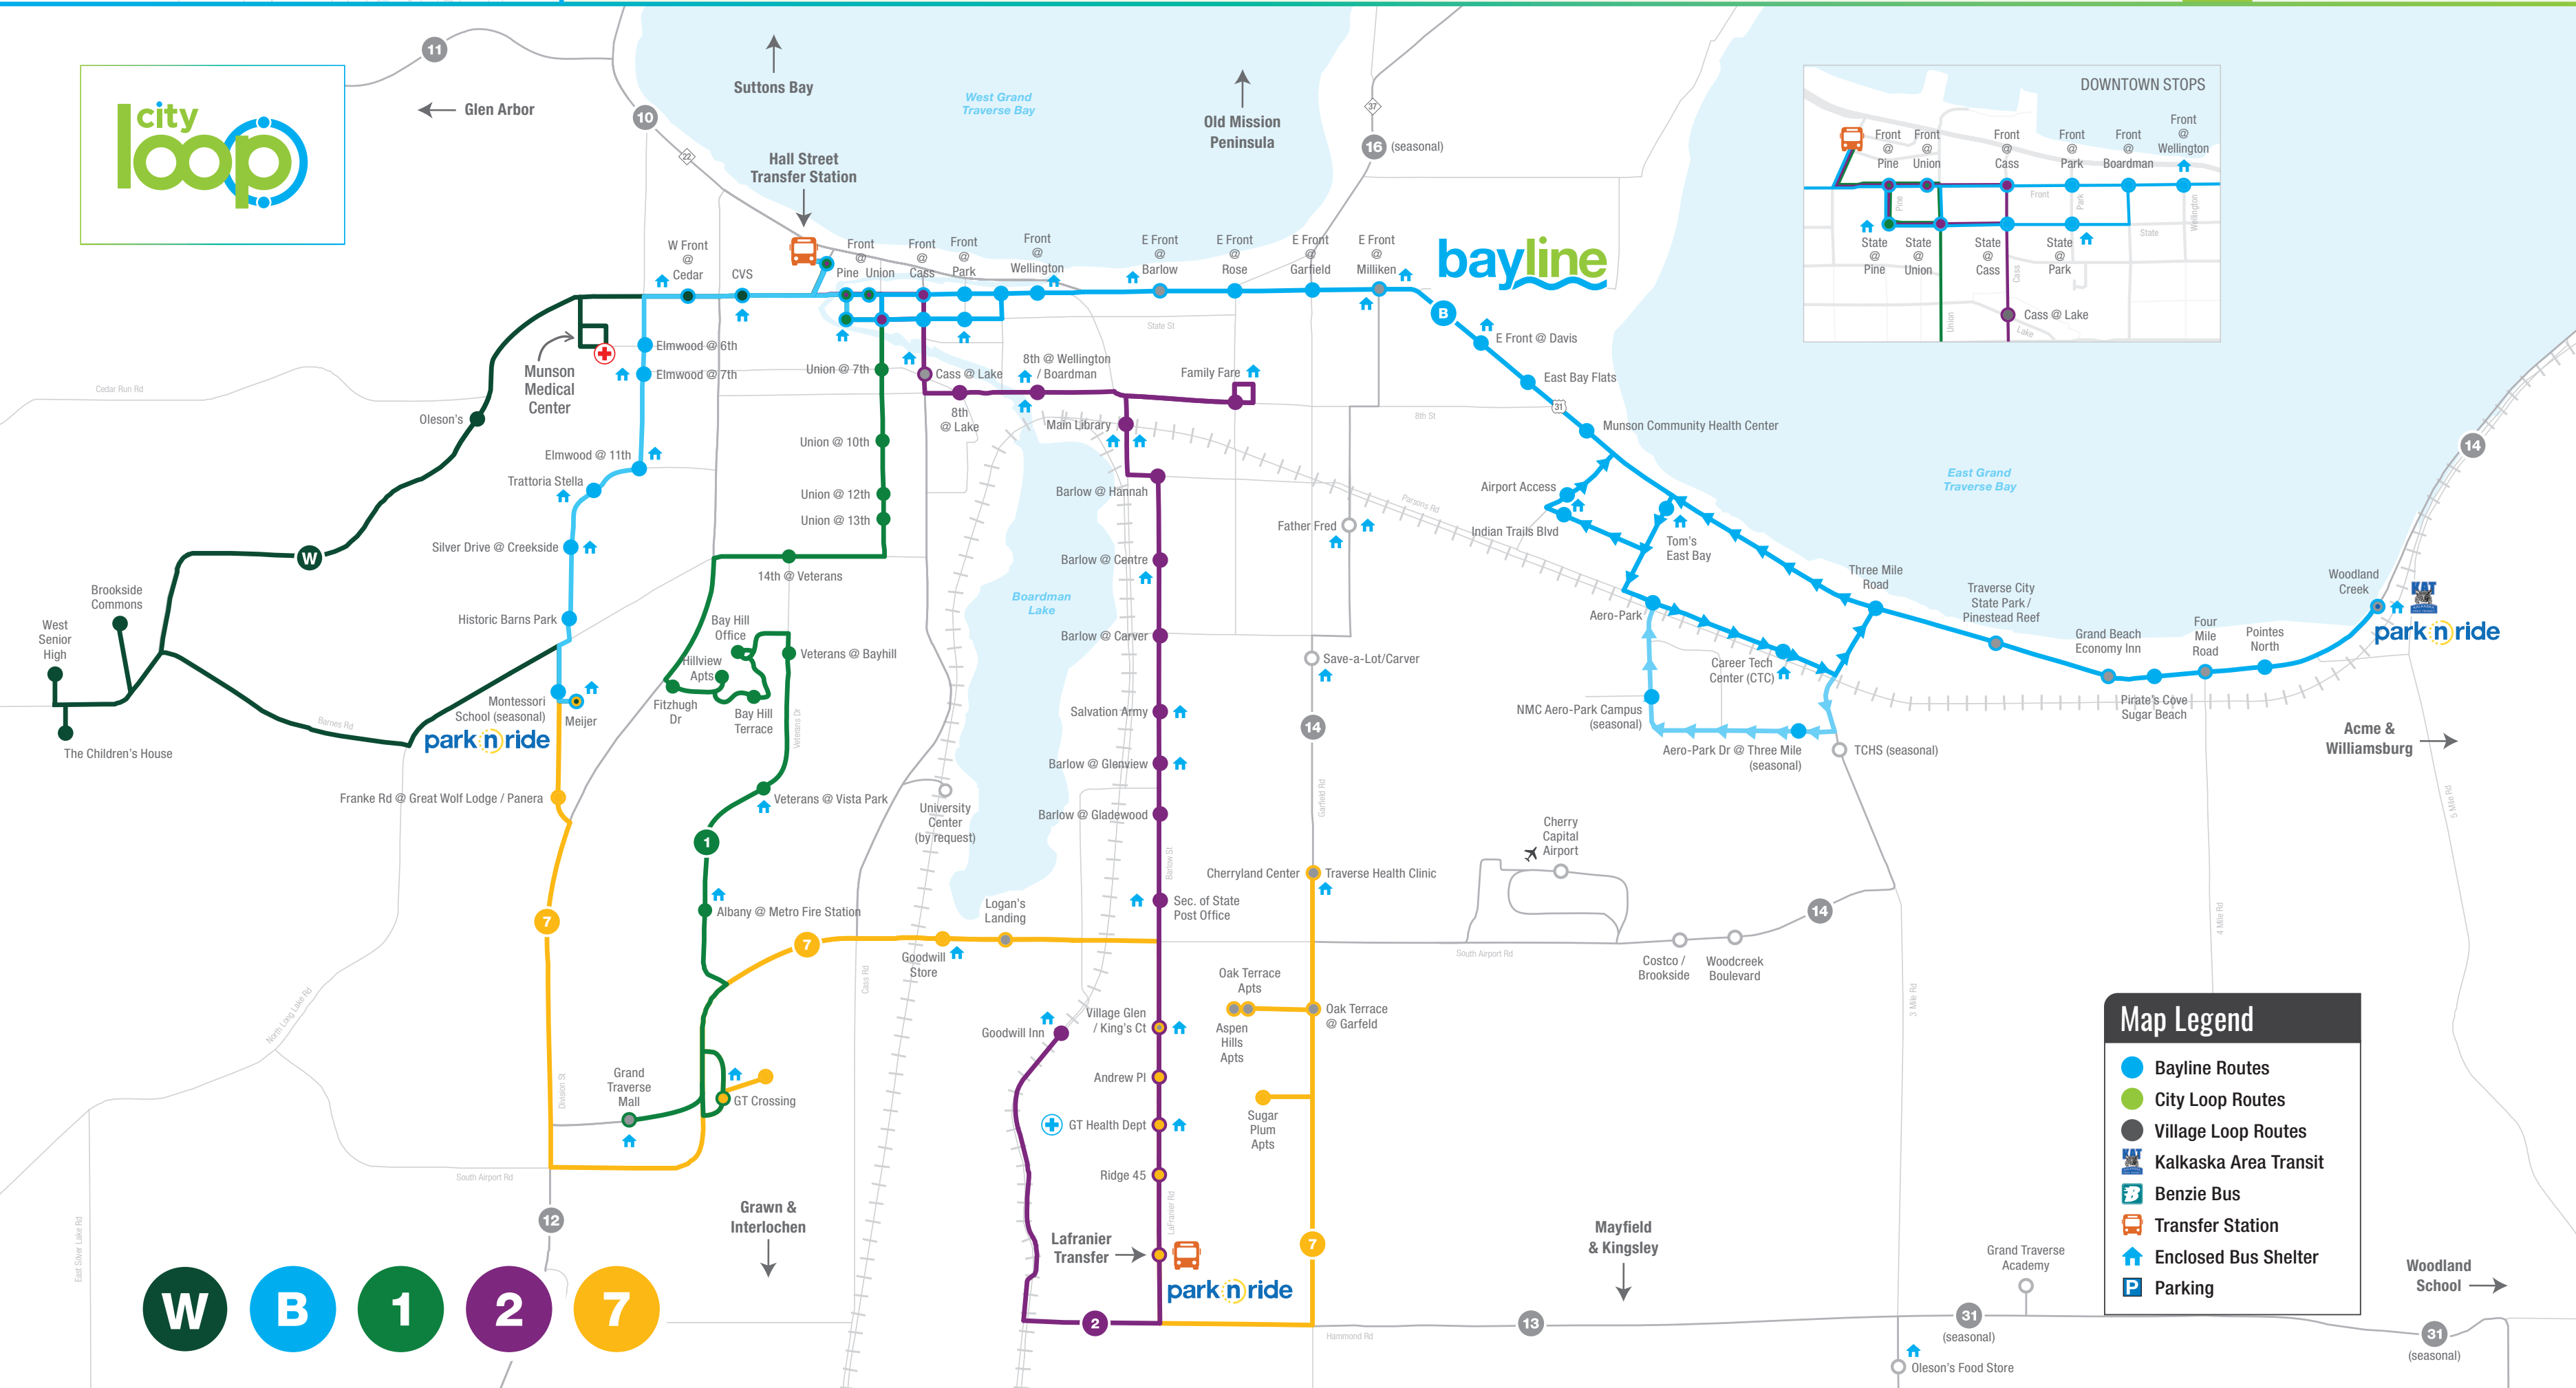

### bayline

**B** Meijer, Grand Traverse Commons, Downtown Traverse City, Northwestern Michigan College, East Bay Beach District, Woodland Creek Park-n-Ride

### city loop

- 1** GT Mall, GT Crossing, Garfield Township Hall, Vista Park, Hillview Apts, Bay Hill Apts, Old Town, Downtown Traverse City
- 2** Goodwill Inn, LaFranier Transfer, Ridge 45 Apts, GT Health Dept, Medlodge TC, Kings Court, Village Glen, MI Sec of State, USPS, Salvation Army, District Library, Disability Network, Downtown TC
- 7** Meijer, Great Wolf Lodge, Walmart, Goodwill Store, Village Glen, King's Court, GT Health Department, LaFranier Transfer, Sugar Plum, Aspen Apts

### village loop

- 10** Leelanau Sands Casino, Suttons Bay Library, Great Lakes Children's Museum/Discovery Pier, Hall St in TC
- 11** Glen Arbor, The Homestead, Hall St in TC
- 12** Interlochen Center for the Arts, Blair Township Hall, Menards/Chum's Corners, Hall St in TC
- 13** Kingsley, LaFranier Transfer, Oleson's East, Cass Rd, Hall St in TC
- 14** Acme Meijer, Woodland Creek Park-n-Ride, S 31 hotels, Cherry Capital Airport, Hastings Rd, Northwestern Michigan College, Hall St in TC

Do you need to schedule a ride?  
bata.net/link

Hall Street Transfer Station  
115 Hall Street, Traverse City  
231.941.2324  
www.bata.net

W B 1 2 7