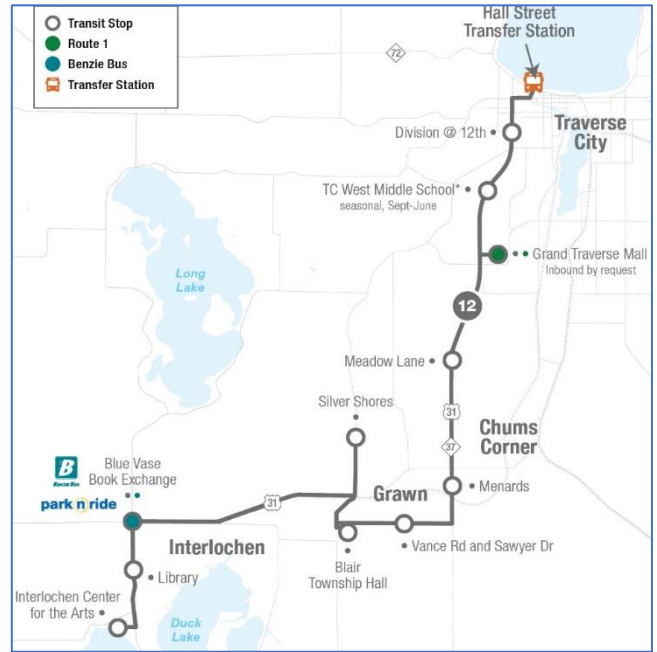

# TC West Middle School

Track your bus live with BATA Bus Tracker:

[www.batabustracker.com](http://www.batabustracker.com)

[Download the Transit App](#)

[Use Google Maps](#)

[or Apple Maps](#)

**Route 12 \$1.50 will also pick up WMS students directly from the WMS bus ramp during dismissal (2:41pm) to travel to GT Mall, Grawn, Chum's Corners, Blair Township, and Interlochen. Route 12 inbound at 3:03pm will take students to downtown Traverse City to transfer to any of BATA's routes. (This bus may also serve WMS at 12:41 & 1:03 on early release days and half days – but only by request by calling 231-941-2324)**

Using the [TransitApp](#) or [www.batabustracker.com/m/routes](http://www.batabustracker.com/m/routes) will direct you exactly to the time the bus will arrive so you are not guessing.

## Meijer BATA options:

[Bayline](#) (free) departs Meijer every 15 minutes between 7:11am and 9:56pm.

[Route 7 \\$0.75](#) will stop at the bottom of the WMS bus ramp (Great Wolf Lodge) and Meijer every 30 minutes on the :00 and :30 and serves Walmart, S Airport Rd, LaFranier Rd, and Cherryland Center. \$0.75.