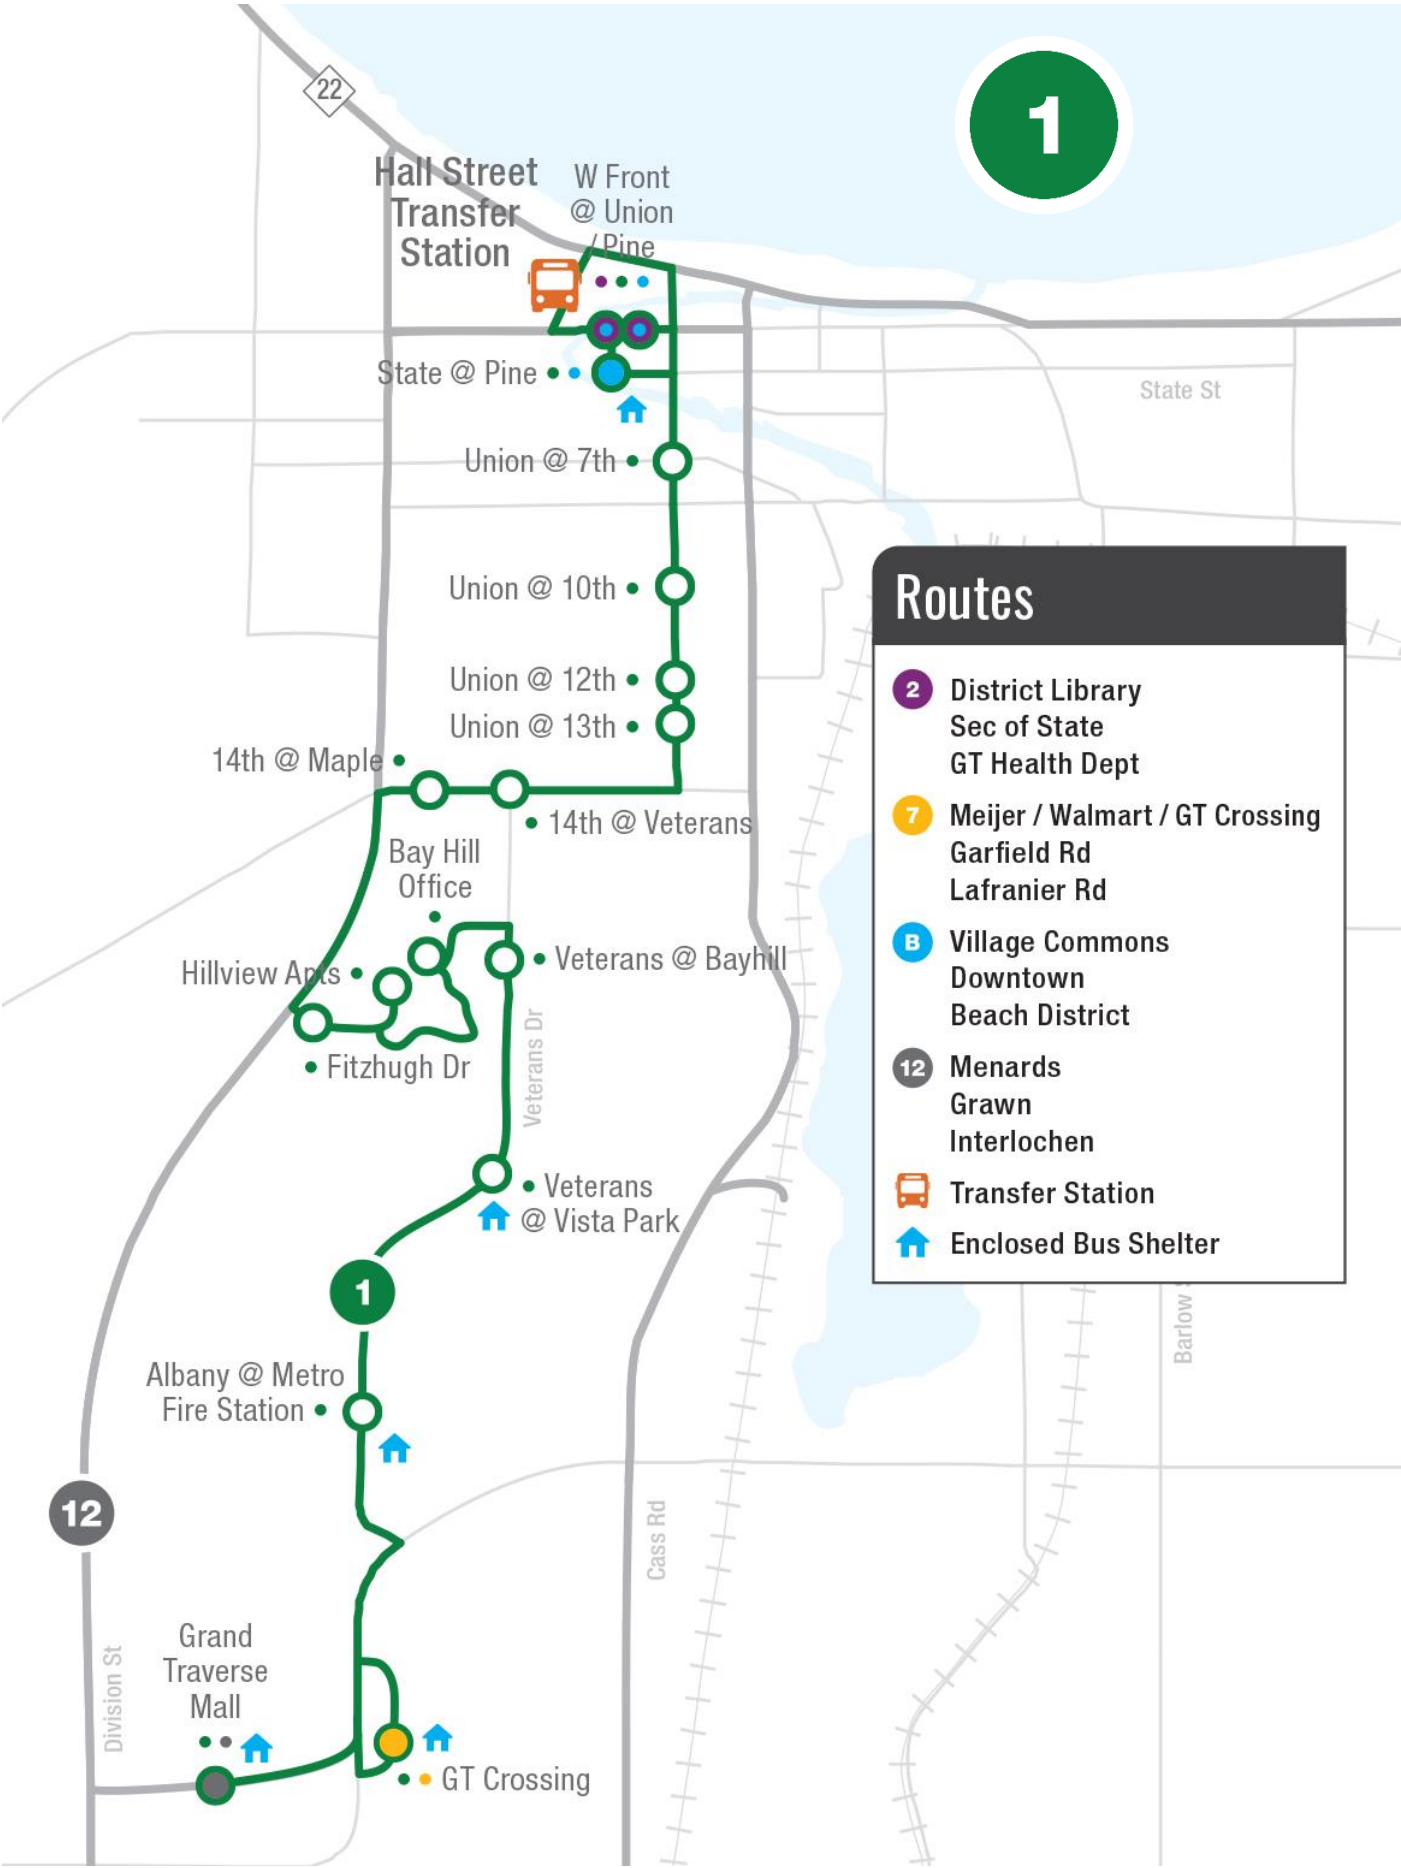

Track your bus live with
BATA Bus Tracker:

www.batabustracker.com

[Download the Transit App](#)

[Use Google Maps](#)

[or Apple Maps](#)

BATA

Bay Area Transportation Authority

Route 1

1

	MONDAY-FRIDAY	SATURDAY
First Bus	6 am Northbound 6:30 am Southbound	9 am Northbound 9:30 am Southbound
Buses run about every	30 min 6 am - 7 pm 60 min 7 pm - 9 pm	60 min 9 am - 6 pm BUS A ONLY
Last Bus	8 pm Northbound 8:30 pm Southbound	5 pm Northbound 5:30 pm Southbound

Outbound to GT Mall North Entrance

Inbound to Hall St Transfer Station

Stop	A	B		A	B	Stop
	:30	:00	Downtown Hall St Transfer Station	:21	:51	
107	:32	:02	State St at Pine St	B	---	N/A
N/A	---	---	W Front St at Pine St	2 B	:18	:48
N/A	---	---	W Front St at Union St	2 B	:18	:48
109	:33	:03	Union St at 7th St (Old Town District)		:16	:46
111	:34	:04	Union St at 10th St		:16	:46
113	:34	:04	Union St at 12th St		:15	:45
115	:35	:05	Union St at 13th St		:14	:44
117	:36	:06	14th St & Veterans Dr		:13	:43
155	:37	:07	14th St & Maple St		:12	:42
199	:38	:08	Fitzhugh Drive at US-31 (Seasonal May-Nov)		:11	:41
189	:39	:09	Hillview Apts		:10	:40
187	:40	:10	Bay Hill Terrace at Garden		:09	:09
185	:41	:11	Bay Hill Office		:08	:08
125	:42	:12	Veterans Dr at Bayhill		:08	:38
129	:43	:13	Veterans Dr at Vista Park		:07	:37
137	:45	:15	Albany St at Metro Fire Station		:05	:35
139	:48	:18	GT Crossing	7	:02	:32
141	:50	:20	GT Mall North Entrance	12	:00	:30

1

Routes

- 2** District Library
Sec of State
GT Health Dept
- 7** Meijer / Walmart / GT Crossing
Garfield Rd
Lafranier Rd
- B** Village Commons
Downtown
Beach District
- 12** Menards
Grawn
Interlochen

 Transfer Station
 Enclosed Bus Shelter