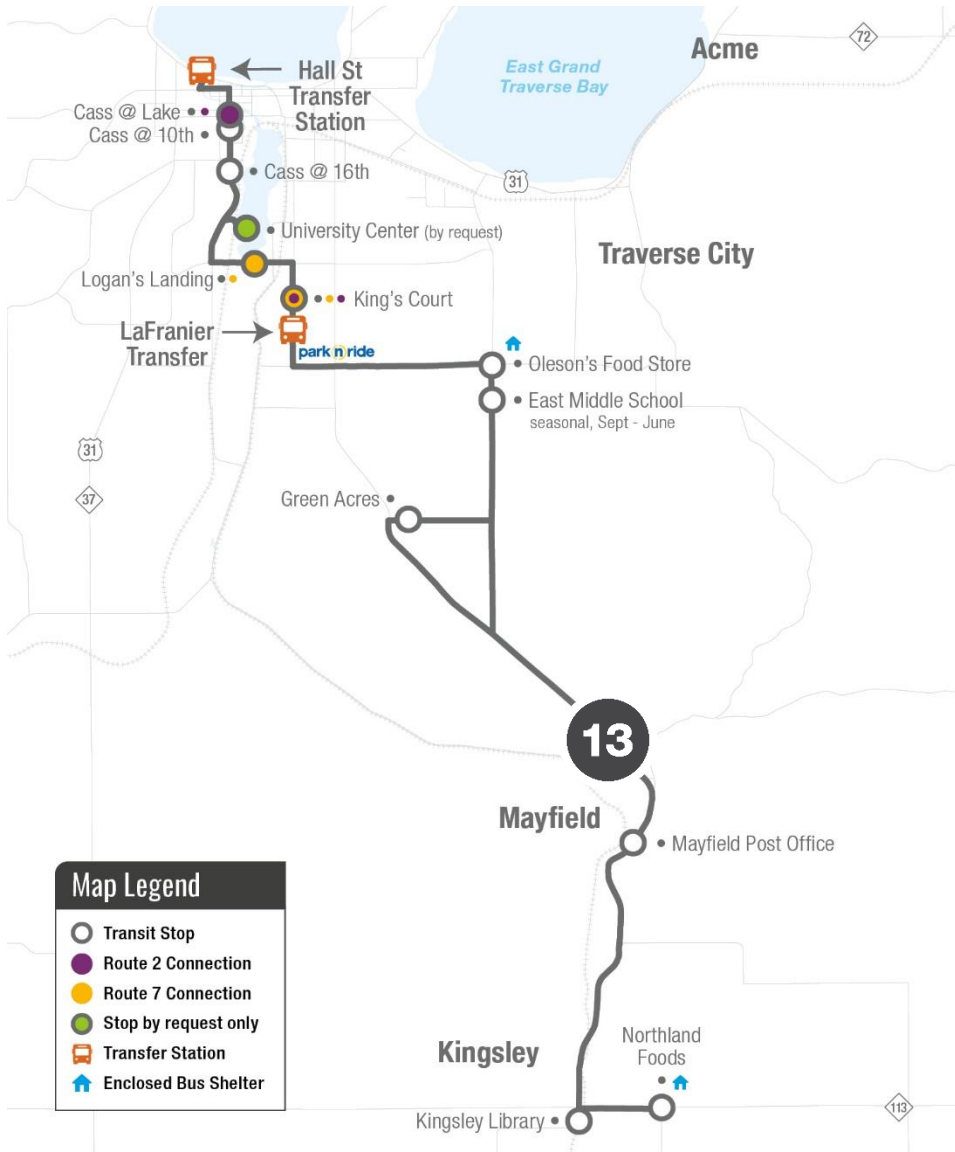

Greenspire High School Students: Track your bus live with BATA Bus Tracker:

www.batabustracker.com

[Download the Transit App](#)

[Use Google Maps](#)

[or Apple Maps](#)

BATA Route 13 departs Hall Street in downtown TC at 8:30am and can arrive at Greenspire High School daily at 8:40am upon request from a boarding passenger. Fare is \$1.50 for students with student ID. Buses connect to Hall Street at 8:30 from all over GT and Leelanau County. www.bata.net/schedules.

Route 16 will arrive at Greenspire School daily at 4:02pm to bring students southbound to the LaFranier Road corridor, where connections all over GT and Leelanau County are possible. A 7:30am arrival is possible on this bus by passenger request.

www.bata.net/villageloops

231.941.2324