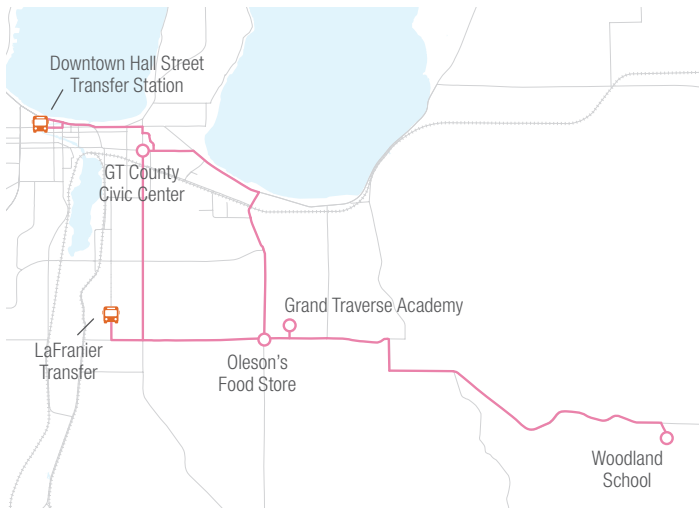

NOTE: This is a seasonal route and only runs on school days. Inbound schedules on Fridays and select half-days differ Mondays-Thursdays.

Morning Outbound to **GT Academy & Woodland School**

Bus	Stop	Mon-Fri AM
	LaFranier Transfer Station Park-n-Ride	7:10
	Hall St Transfer Station	7:35
3114	GT County Civic Center	7:47
3118	Grand Traverse Academy	8:00
3120	Oleson's Food Store at Three Mile	8:05
3124	Woodland School	8:20
	LaFranier Transfer Station Park-n-Ride	8:45

Afternoon Inbound to **Traverse City**

Bus	Stop	Mon-Thurs	Fridays	Half-Days
		PM	PM	AM
	LaFranier Transfer Station Park-n-Ride	3:00	1:25	11:05
3124	Woodland School	3:37	2:07	11:40
3120	Oleson's Food Store at Three Mile	3:50	2:25	12:00
3118	Grand Traverse Academy	3:53	----	----
3114	GT County Civic Center	4:12	2:35	12:15
	Hall St Transfer Station	4:30	2:50	12:30
	LaFranier Transfer Station Park-n-Ride	4:45	3:05	12:45

Scan QR codes for all updated BATA schedules and live bus tracking

Afternoon runs modified on Woodland School Half Days

Village Loop one-way fares:
Full = $3.00
Reduced = $1.50

Year round bike transport is limited to passenger-loaded, front-mounted racks available on all Loop buses.

Call BATA Dispatch Services with questions – 231.941.2324

LaFranier Transfer Park-n-Ride:
1447 Carriage View Drive
Traverse City 49686

Hall Street Service Hours:

M - F 7:00am – 7:30pm
Sat 9:00am – 7:30pm