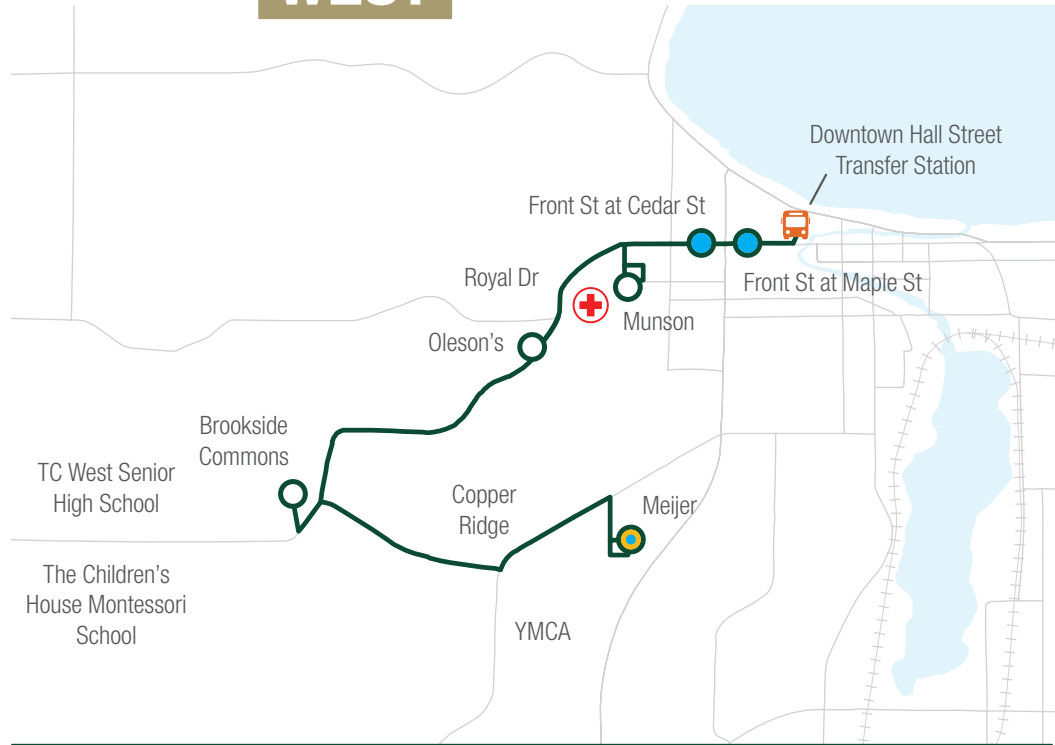

WEST

Bicycles

All of BATA's fixed-route buses are equipped with a passenger-loaded, front-mounted bike rack that holds three standard bicycles. There is no extra charge to bring your bike. Rack space is first come, first serve.

BATA Link

BATA riders can schedule a bus by using the BATA LINK app, visiting www.bata.net/link or by calling BATA scheduling at 231.941.2324. Most Link buses fit up to 3 bikes!

Respectful Riding

BATA's Code of Conduct is available at BATA transfer stations, from your driver or at bata.net/conduct

Information and Live Bus Tracking

Information on routes, fares, and other services is available at BATA transfer stations or by contacting BATA Dispatch Services at:

- 231.941.2324
- NEW! batabustracker.com
- 7-1-1 (TDD)
- Facebook.com/batatransit
- bata.net
- Google Maps
- info@bata.net
- Transit App

Title VI of the Civil Rights Act of 1964 prohibits discrimination on the basis of race, color, or national origin in programs and activities receiving Federal financial assistance. Specifically, Title VI provides that "no person in the United States shall, on the ground of race, color, or national origin, be excluded from participation in, be denied the benefits of, or be subjected to discrimination under any program or activity receiving Federal financial assistance." (42 U.S.C. Section 2000d).

Scan QR code for all updated BATA schedules

Where's your bus?

Scan QR code for live bus tracking

Additional stops available only upon request between 8am and 2:30pm by calling 231.941.2324 or asking your driver:

- Copper Ridge Dr
- Silver Hills Apts
- YMCA
- Independence Village
- Bay Ridge
- Traverse Hills
- Royal Drive
- Medical Campus
- Meadow Valley
- TC West Senior High School
- The Children's House

Outbound to Meijer Park-n-Ride

School Days ONLY

Stop	Location		DEVIATIONS AVAILABLE							NO DEVIATIONS	
	Hall St Transfer Station	7:35	8:30	9:30	10:30	11:30	12:30	1:30	---	3:27	
1595	W Front at Maple St	7:37	8:32	9:32	10:32	11:32	12:32	1:32	---	---	
1585	W Front at Cedar St	7:38	8:33	9:33	10:33	11:33	12:33	1:33	---	---	
1575	Munson Hospital at 6th St	---	8:35	9:35	10:34	11:35	12:35	1:35	---	---	
1550	Oleson's West Food Store	---	8:39	9:39	10:39	11:39	12:39	1:39	---	---	
1520	Brookside Commons	---	8:44	9:44	10:44	11:44	12:44	1:44	---	---	
1530	TC West Senior High School	7:55	---	---	---	---	---	---	---	---	
1535	The Children's House	7:59	---	---	---	---	---	---	---	3:45	
P 1500	Meijer park n ride	7:59	8:49	9:49	10:49	11:49	12:49	1:49	---	---	

School Days ONLY

Inbound to Hall St Transfer Station

School Days ONLY

Stop	Location		DEVIATIONS AVAILABLE							NO DEVIATIONS	
P 1500	Meijer park n ride	7:59	---	9:00	10:00	11:00	12:00	1:00	2:00	---	---
1520	Brookside Commons	8:05	9:05	10:05	11:05	12:05	1:05	2:05	---	---	
1530	TC West Senior High School	---	---	---	---	---	---	---	3:10	---	
1535	The Children's House	---	---	---	---	---	---	---	---	3:45	
1550	Oleson's West Food Store	8:12	9:12	10:12	11:12	12:12	1:12	2:12	---	---	
1570	Munson Hospital at 6th St	8:15	9:15	10:15	11:15	12:15	1:15	2:15	---	---	
1580	W Front at Cedar St	8:18	9:18	10:18	11:18	12:18	1:18	2:18	3:23	3:58	
1590	W Front at Maple St	8:19	9:19	10:19	11:19	12:19	1:19	2:19	3:24	3:59	
	Hall St Transfer Station	8:21	9:21	10:21	11:21	12:21	1:21	2:21	3:26	4:00	

Flag Stops are allowed along all Village Loop and Flex routes. Call BATA Dispatch Services for more information.