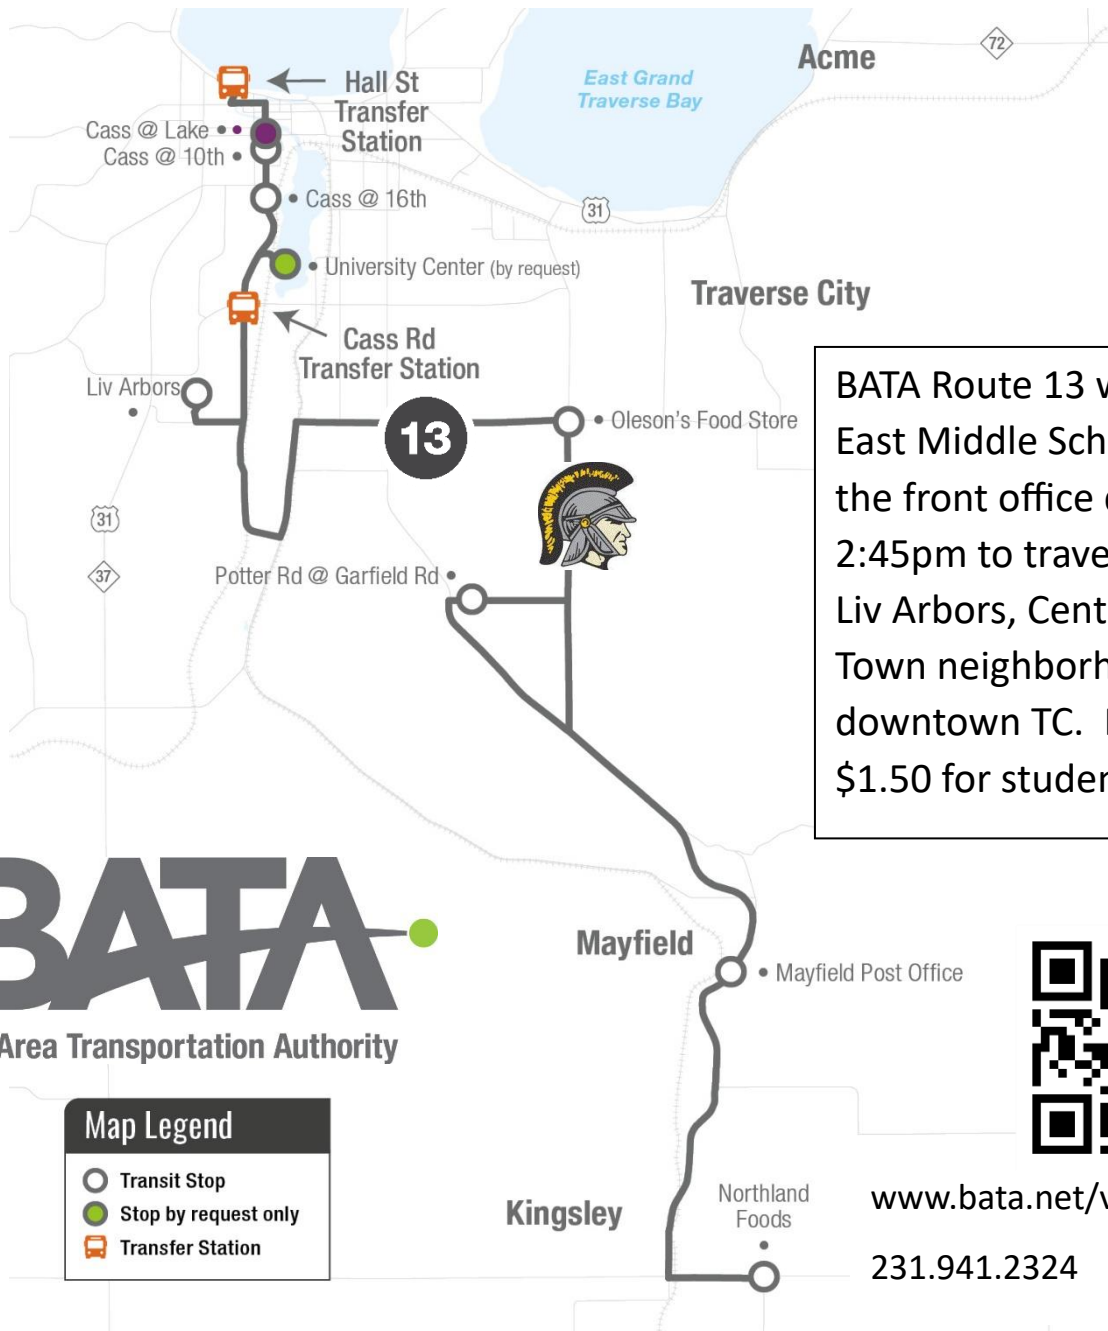

Track your bus live with BATA Bus Tracker:

[www.batabustracker.com](http://www.batabustracker.com)

[Download the Transit App](#)

[Use Google Maps](#)

[or Apple Maps](#)

BATA Route 13 will arrive at East Middle School daily at the front office doors at 2:45pm to travel to Olsen's, Liv Arbors, Central/Old Town neighborhoods, and downtown TC. Fare is \$1.50 for students with ID.

**Map Legend**

- Transit Stop
- Stop by request only
- 🚌 Transfer Station

[www.bata.net/villageloops](http://www.bata.net/villageloops)

231.941.2324