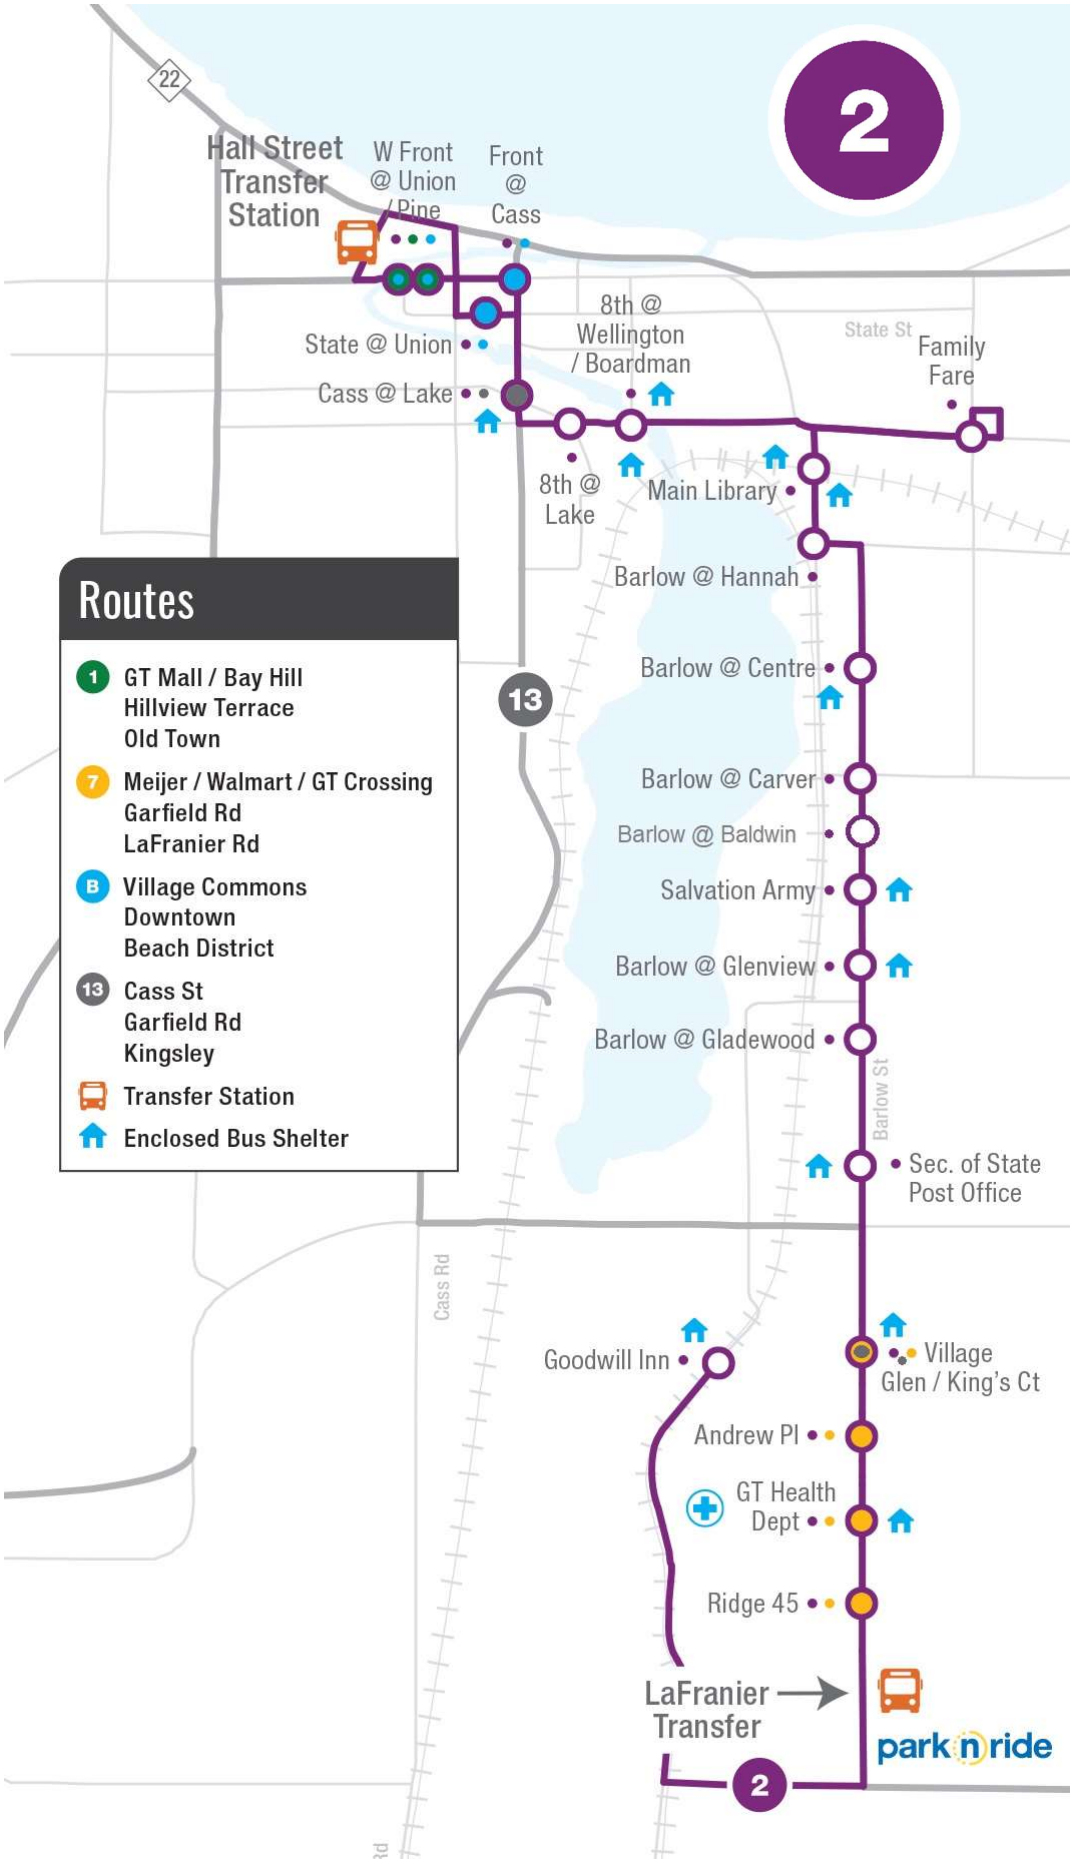

Outbound to Goodwill Inn/LaFranier Transfer **Inbound** to Hall St Transfer Station

Stop	A	B		A	B	Stop
↑	:30	:00	Downtown Hall St Transfer Station		:25 :55	
203	:33	:03	State St at Union St	B	---	N/A
N/A	---	---	W Front St at Pine St	1 B	:23 :53	290
N/A	---	---	W Front St at Union St	1 B	:23 :53	278
N/A	---	---	Front St at Cass St		:22 :52	277
↑	205	:35 :05	Cass St at Lake Ave	13	:21 :51	275
207	:36 :06		8th St at Lake Ave		:20 :50	273
↑	208	:37 :07	8th St at Boardman St / Wellington St		:19 :49	272 ↑
↑	270	:40 :10	Prospect St at 8th St (Family Fare)		:15 :45	270 ↑
↑	209	:42 :12	Traverse Area District Library		:12 :42	271 ↑
211	:43 :13		Barlow St at Hannah Ave		:11 :41	269
↑	212	:44 :14	Barlow St at Centre St		:11 :41	268
214	:44 :14		Barlow St at Carver St	:10	:40	266
220	:45 :15		Barlow St at Baldwin St	---	---	N/A
N/A	---	---	Barlow St at Salvation Army	:09	:39	257 ↑
227	:46 :16		Barlow St at Glenview Ln	:08	:38	255 ↑
229	:46 :16		Barlow St at Gladewood Ln	:08	:38	253
↑	231	:47 :17	Barlow St at USPS / Secretary of State	:07	:37	251
232	:48 :18		King's Court / Village Glen Apts	7 13	:06 :36	241 ↑
237	:48 :18		Andrew Place at LaFranier	7	---	N/A
↑	250	:48 :18	LaFranier at Medilodge / GT Health Dept	7	:05 :35	239 ↑
236	:49 :19		Ridge 45 Apts / LaFranier Woods	7	:05 :35	240
NEW	:49 :19		Parkside Blvd	7	---	---
↑	238	:51 :21	Goodwill Inn	---	---	238
↑ P	:56 :26		LaFranier Transfer park n ride	7 13	:04 :34	↑

New! Transfer to Kingsley almost every hour!

BATA

Bay Area Transportation Authority

2

Routes

- 1** GT Mall / Bay Hill
Hillview Terrace
Old Town
- 7** Meijer / Walmart / GT Crossing
Garfield Rd
LaFranier Rd
- B** Village Commons
Downtown
Beach District
- 13** Cass St
Garfield Rd
Kingsley
- Transfer Station
- Enclosed Bus Shelter