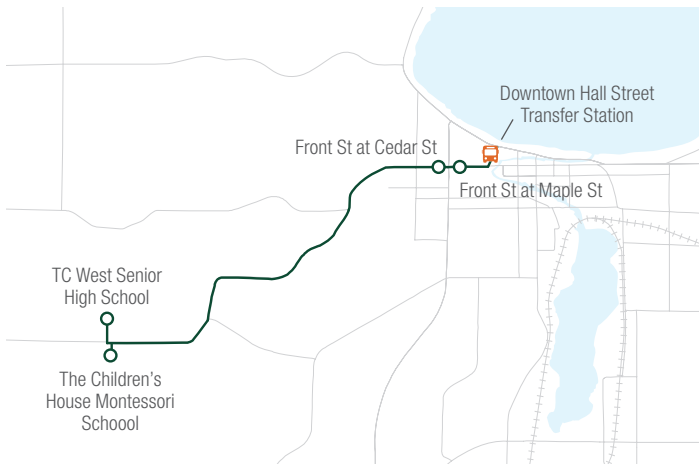

Bay Area Transportation Authority

WEST

Effective Date: September 4, 2023

Weekday Service to Traverse City West Senior High School and The Children's House Montessori School

- **The Children's House Montessori School**
- **TC West Senior High School**
- **Front Street at Cedar Street**
- **Front Street at Maple Street**
- **Hall Street Transfer Station**

**SEASONAL SERVICE >> Bus does not run
during holiday breaks, and school snow days**

231.941.2324

bata.net

NOTE: This is a seasonal route and only runs on school days. The WEST bus follows TCAPS early release/half days and will not provide an inbound trip from The Children's house on those afternoons. Please scan QR code below for the complete Student Seasonal Routes.

Morning Outbound to TC West and The Children's House

Stop	Mon-Fri AM
Depart Hall St Transfer Station	7:35
Front St at Maple St (Lil Bo)	7:37
Front St at Cedar St (Ace Hardware)	7:38
TC West Senior High School	7:55
The Children's House Montessori School	8:00

STUDENT SEASONAL ROUTES

Scan QR codes for all updated BATA schedules and live bus tracking

BATABUSTRACKER.COM

Inbound runs modified on WSH half days, final exams, and early release days

Village Loop one-way fares:
Full = \$3.00 Reduced = \$1.50