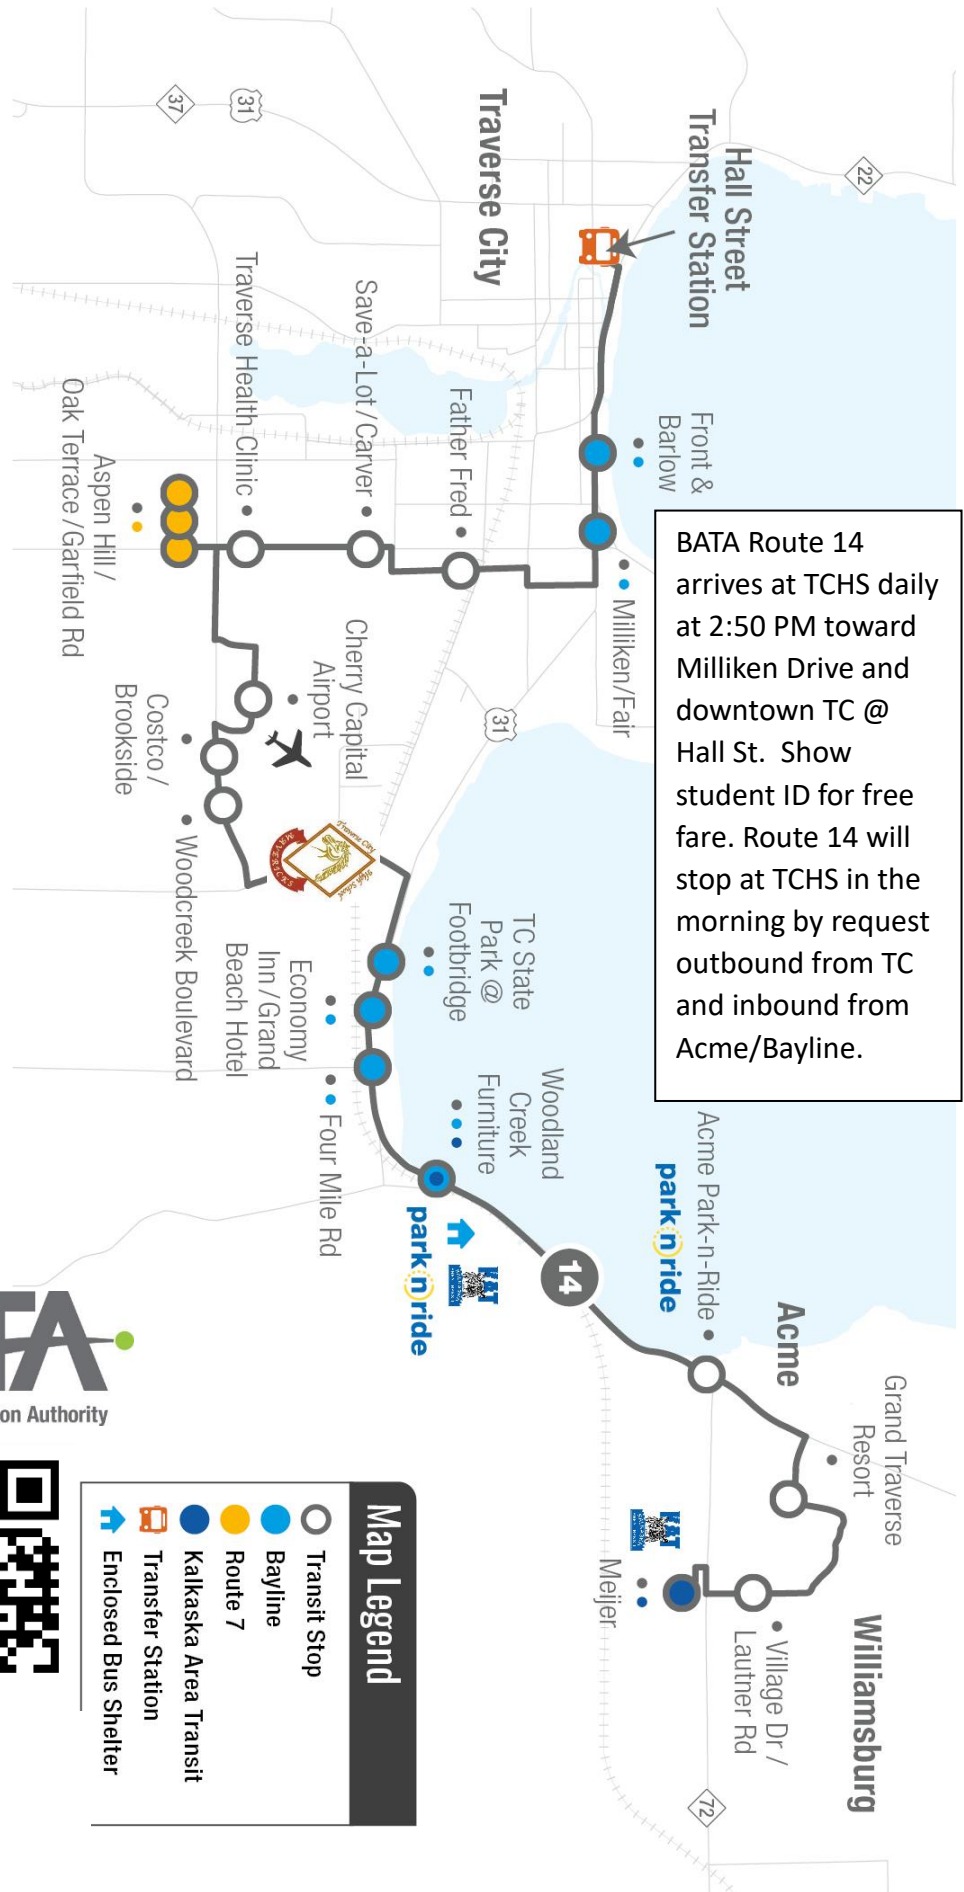

# Traverse City High School

Track your bus live with BATA Bus Tracker:

[www.batabustracker.com](http://www.batabustracker.com)

[Download the Transit App](#)

[Use Google Maps](#)

[or Apple Maps](#)

[www.bata.net/villageloops](http://www.bata.net/villageloops)

231.941.2324

BATA Route 14 arrives at TCHS daily at 2:50 PM toward Milliken Drive and downtown TC @ Hall St. Show student ID for free fare. Route 14 will stop at TCHS in the morning by request outbound from TC and inbound from Acme/Bayline.

**Map Legend**

- Transit Stop
- Bayline
- Route 7
- Kalkaska Area Transit
- Transfer Station
- Enclosed Bus Shelter