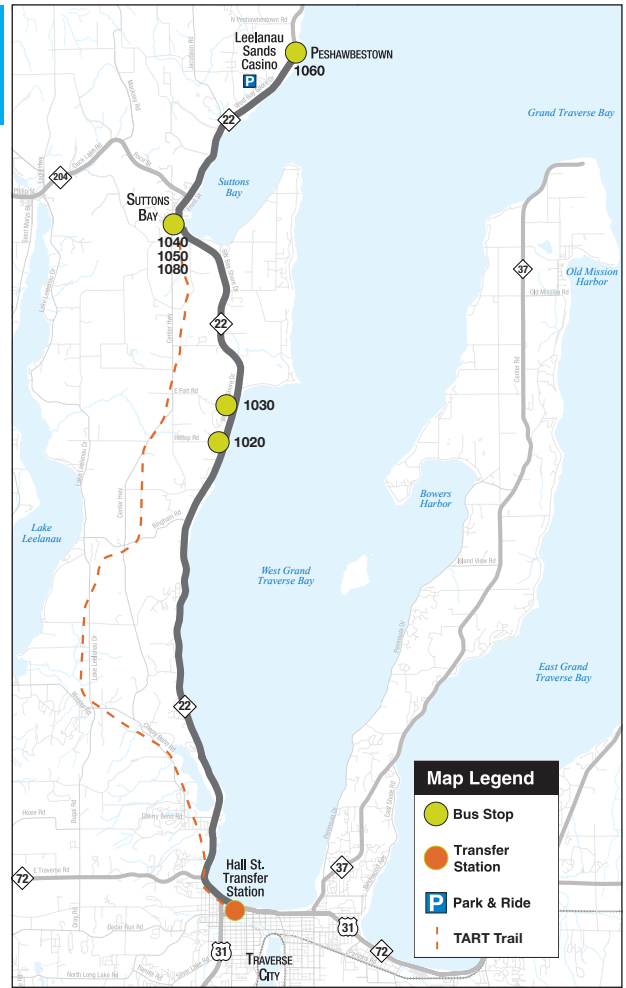

Bike-n-Ride runs July 1-September 1

BATA Fares

Bike-n-Ride runs July 1-September 1

Please pay exact fare. Drivers do not carry change.

Multiple-ride passes are available from drivers and at BATA's Hall St. and Cass Rd. transfer stations.

One-way fares:

Full = \$3.00 (cash only)

Reduced = \$1.50 (cash only)

Reduced fares available to ages five and under, persons with a disability,* ages 60-plus,** and students.**

*Requires reduced fare card through application at BATA transfer stations, bata.net, or by e-mailing info@bata.net.

**Reduced fare card or valid picture ID.

231.941.2324

Map Legend

- Bus Stop
- Transfer Station
- P Park & Ride
- - - TART Trail

Weekday Service Outbound to Suttons Bay

Transfer Station	1020	1030	1040	1050	1060 P	Stop Number
Hall St.	West Bayshore Village	M-22 @ Fort Rd.	4th St. @ TART Trailhead	M-22 @ E. Jefferson	Leelanau Sands Casino	Stop Location
5:30 am	5:52	5:56	6:04	6:11	6:20	
6:30	6:52	6:56	7:04	7:11	7:20	
7:30	7:52	7:56	8:04	8:11	8:20	
8:30	8:52	8:56	9:04	9:11	9:20	
9:30	9:52	9:56	10:04	10:11	10:20	
10:30	10:52	10:56	11:04	11:11	11:20	
11:30	11:52	11:56	12:04 pm	12:11	12:20	
1:30	1:52	1:56	2:04	2:11	2:20	
3:30	3:52	3:56	4:04	4:11	4:20	
4:30	4:52	4:56	5:04	5:11	5:20	
5:30	5:52	5:56	6:04	6:11	6:20	
6:30	6:52	6:56	7:04	7:11	7:20	
7:30	7:52	7:56	8:04	8:11	8:20	

Weekday Service Inbound to Traverse City

1060 P	1080	1040	1090	1020	Transfer Station
Leelanau Sands Casino	M-22 @ W. Jefferson	4th St. @ TART Trailhead	M-22 @ Fort Rd.	West Bayshore Village	Hall St.
6:30 am	6:39	6:46	6:54	6:58	7:20
7:30	7:39	7:46	7:54	7:58	8:20
8:30	8:39	8:46	8:54	8:58	9:20
9:30	9:39	9:46	9:54	9:58	10:20
10:30	10:39	10:46	10:54	10:58	11:20
11:30	11:39	11:46	11:54	11:58	12:20 pm
12:30	12:39	12:46	12:54	12:58	1:20
2:30	2:39	2:46	2:54	2:58	3:20
4:30	4:39	4:46	4:54	4:58	5:20
5:30	5:39	5:46	5:54	5:58	6:20
6:30	6:39	6:46	6:54	6:58	7:20
7:30	7:39	7:46	7:54	7:58	8:20
8:30	8:39	8:46	8:54	8:58	9:20